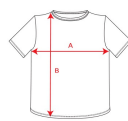

EXTREME CA1217

NEW SIZE KIDS **DUO**

DESCRIPTION

Long-sleeve t-shirt in tubular fabric and 4-layer crew neck. Reinforced covered seams in collar and shoulders. No cuffs.

COMPOSITION

100% cotton, single jersey, 160 gsm. Heather grey 58: 85% cotton / 15% viscose.

REMARKS

*Removable label. *Duo concept. *Tubular design in adult sizes and side seams in kids sizes.

SIZES

Adults:: S · M · L · XL · 2XL · 3XL · 4XL / Kids:: 3/4 · 5/6 · 7/8 · 9/10 · 11/12

SCHEME

QUANTITIES

	Box	Pack
Adults:	50 un.	1 un.
Kids:	100 un.	1 un.

COLORS

COLORS AVAILABLE ONLY IN CHILD SIZES, NOT IN ADULT SIZES

01 (WHITE), 02 (BLACK), 03 (YELLOW), 05 (ROYAL BLUE), 10 (SKY BLUE), 114 (OASIS GREEN), 12 (TURQUOISE), 31 (ORANGE), 48 (LIGHT PINK), 55 (NAVY BLUE), 60 (RED), 78 (ROSETTE)

PRINTING TECHNIQUES AVAILABLE

SIZES

Adults:	S	M	L	XL	2XL	3XL	4XL
WIDTH (A)	48cm	51cm	54cm	57cm	61cm	65cm	69cm
LONG (B)	70cm	72cm	74cm	76cm	78cm	80cm	73cm
Kids:	3/4	5/6	7/8	9/10	11/12		
WIDTH (A)	33cm	36cm	39cm	43cm	46cm		
LONG (B)	44cm	48cm	52cm	56cm	60cm		

CERTIFICATES

www.oeko-tex.com